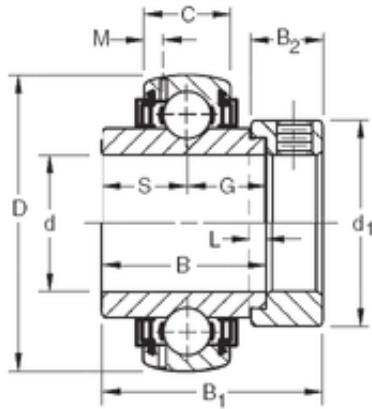

BEARING CORP.OF CANADA LTD.

38,1 mm x 90 mm x 41,28 mm TIMKEN GN108KLLB Insert Bearings Spherical OD

Bearing No. GN108KLLB

Size	38.1x90x41.28 mm
Bore Diameter	38,1 mm
Outer Diameter	90 mm
Width	41,28 mm
d	38,1 mm
D	90 mm
B	41,28 mm
C	25 mm
d1	63,5 mm
B1	57,15 mm
B2	20,64 mm
G	21,43 mm
L	4,8 mm
M	4,62 mm
S	19,84 mm
Weight	1,153 Kg
Basic dynamic load rating (C)	49 kN

GN108KLLB Bearing 2D drawings and 3D CAD models