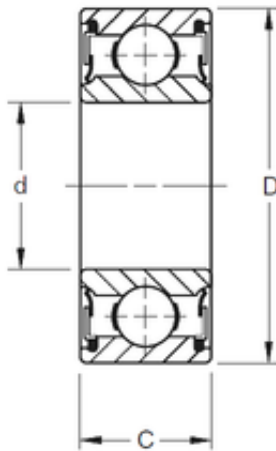

## 35 mm x 80 mm x 34,92 mm TIMKEN W307PP Single Row Ball Bearings

Bearing No. W307PP

Size	35x80x34.92 mm
Bore Diameter	35 mm
Outer Diameter	80 mm
Width	34,92 mm
d	35 mm
D	80 mm
B	34,92 mm
C	34,92 mm
Weight	0,78 Kg
Basic dynamic load rating (C)	37,7 kN

W307PP Bearing 2D drawings and 3D CAD models